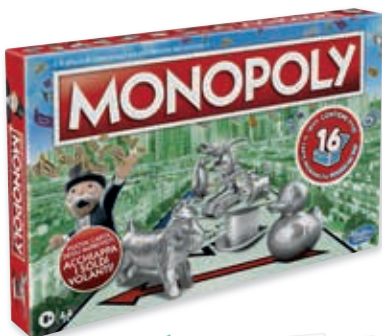

WHAT DO YOU MEME?

€ 32,90
-26,73%

+18A

€ 24,90

if you know you know
SPIN MASTER

€ 17,90
-28,11%

€ 29,90

MONOPOLY
RETTANGOLARE
HASBRO